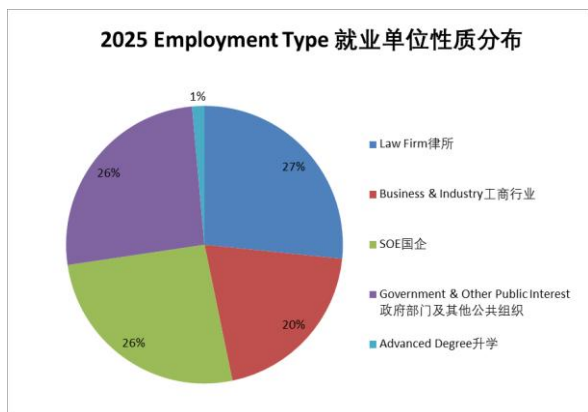

Peking University School of Transnational Law 北京大学国际法学院

Graduating Class of 2025 Preliminary* Employment Report 2025 届毕业生就业报告

*Data as of September, 2025

*数据收集截止于 2025 年 9 月；

Total number of students in the graduating class of 2025 is 146.

146 reported to the school, 145 of them were seeking employment.

2025 应届毕业生共 146 名。146 名学生汇报了就业情况，145 名学生有求职意向。

	Employed 已就业	Unemployed-Seeking 未就业	Advanced Degree 已升学	Not Seeking Employment 无求职意向	Total 总数
Number 人数	137	6	2	1	146

* Employment Rate 就业率: 95.9% (已就业人数+已升学人数)/求职意向人数

Salary Information (in RMB/month) 起薪 (人民币/月)

Employment Type 就业单位类型	25%①	Median 中位数	75%②	Average 均值	Salaries reported (%) 上报薪酬 (%)
Domestic Firm 内所	17500	21000	23000	20100	30/30 (100%)
International Firm 外所	30000	30000	35000	31429	7/7 (100%)
Business & Industry 工商行业③	16019	22000	26950	23226	28/28 (100%)
State-Owned Enterprises (SOEs) 国有企业	15000	18000	22500	18251	32/36 (88.9%)
Government and Public Interest 政府及公共组织	7625	9000	11563	10235	33/36 (91.7%)