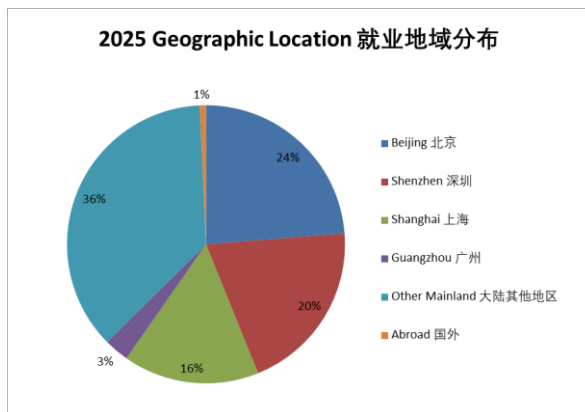

Peking University School of Transnational Law 北京大学国际法学院

Graduating Class of 2025 Preliminary* Employment Report 2025 届毕业生就业报告

*Data as of September, 2025

*数据收集截止于 2025 年 9 月；

Total number of students in the graduating class of 2025 is 146.

146 reported to the school, 145 of them were seeking employment.

2025 应届毕业生共 146 名。146 名学生汇报了就业情况，145 名学生有求职意向。

	Employed 已就业	Unemployed-Seeking 未就业	Advanced Degree 已升学	Not Seeking Employment 无求职意向	Total 总数
Number 人数	137	6	2	1	146

* Employment Rate 就业率: 95.9% (已就业人数+已升学人数)/求职意向人数

Salary Information (in RMB/month) 起薪 (人民币/月)

Employment Type 就业单位类型	25%①	Median 中位数	75%②	Average 均值	Salaries reported (%) 上报薪酬 (%)
Domestic Firm 内所	17500	21000	23000	20100	30/30 (100%)
International Firm 外所	30000	30000	35000	31429	7/7 (100%)
Business & Industry 工商行业③	16019	22000	26950	23226	28/28 (100%)
State-Owned Enterprises (SOEs) 国有企业	15000	18000	22500	18251	32/36 (88.9%)
Government and Public Interest 政府及公共组织	7625	9000	11563	10235	33/36 (91.7%)

① One quarter of graduating students earn this salary or less. 1/4 的毕业生初始薪资小于等于这个数值

② One quarter of graduating students earn this salary or more. 1/4 的毕业生初始薪资大于等于这个数值

③ Four graduates with start-up companies are included in Business & Industry. 工商行业中包含 4 名自主创业学生